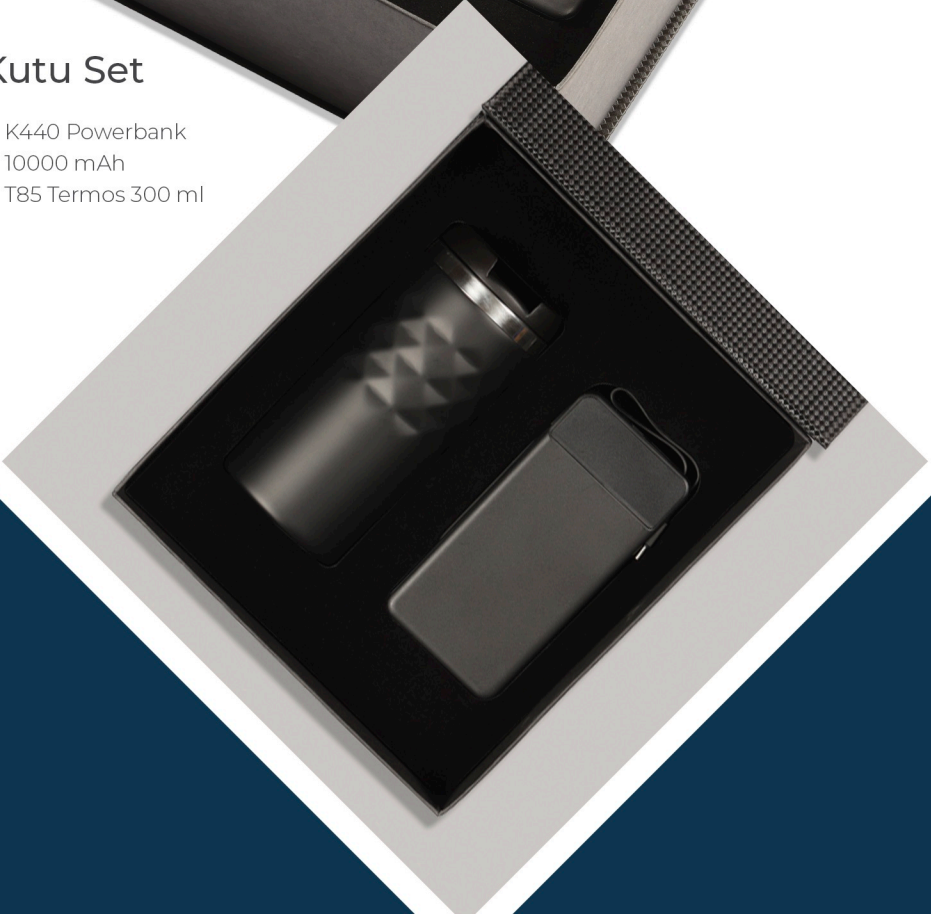

Kutu Set

- T70 Termos 450 ml
- DF03 Defter
- KL02 Kalem

K740-2

Kutu Set

- K440 Powerbank
10000 mAh
- T85 Termos 300 ml

K750-1

Kutu Set

- K440 Powerbank 10000 mAh
- T70 Termos 450 ml